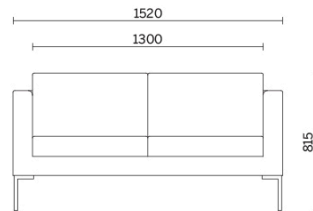

Storie collegate

Saint Vincent's Hospital, Dublino, Irland (2015)

Exiger, Bukarest, Romania (2019)

UMMC Health, Ekaterinburg, Russland (2019)

Modelli

Canapé 1-sitzer

Canapé 2-sitzer

Canapé 3-sitzer