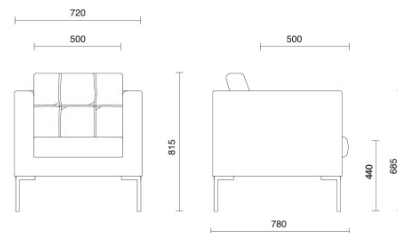

Canapé GL
1-Sitzer