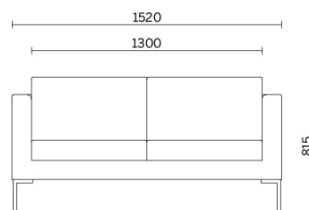

Storie collegate

Saint Vincent's Hospital, Dublino, Irland (2015)

Exiger, Bukarest, Romania (2019)

UMMC Health, Ekaterinburg, Russland (2019)

Modelli

Canapé 1-sitzer

Canapé 2-sitzer

Canapé 3-sitzer