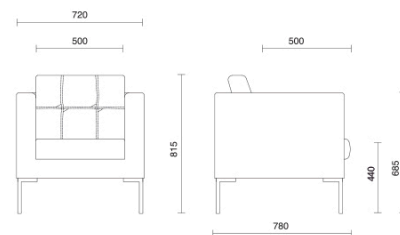

Canapé GL 1-Sitzer