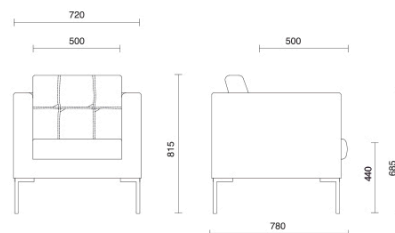

Canapé GL
1-Sitzer