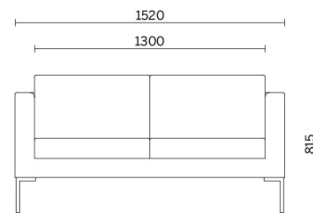

Storie collegate

Saint Vincent's Hospital, Dublino, Irland (2015)

Exiger, Bukarest, Romania (2019)

UMMC Health, Ekaterinburg, Russland (2019)

Modelli

Canapé 1-sitzer

Canapé 2-sitzer

Canapé 3-sitzer