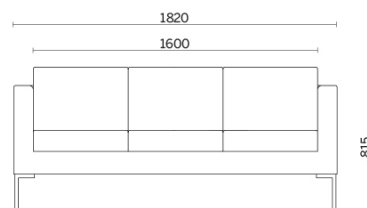

Storie collegate

Saint Vincent's Hospital, Dublino, Irland (2015)

Exiger, Bukarest, Romania (2019)

UMMC Health, Ekaterinburg, Russland (2019)

Modelli

Canapé 1-sitzer

Canapé 2-sitzer

Canapé 3-sitzer