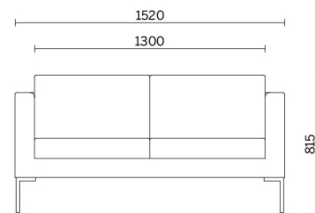

Storie collegate

Saint Vincent's Hospital, Dublino, Irland (2015)

Exiger, Bukarest, Romania (2019)

UMMC Health, Ekaterinburg, Russland (2019)

Modelli

Canapé 1-sitzer

Canapé 2-sitzer

Canapé 3-sitzer