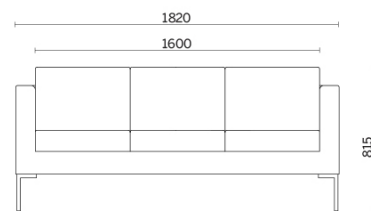

Storie collegate

Saint Vincent's Hospital, Dublino, Irland (2015)

Exiger, Bukarest, Romania (2019)

UMMC Health, Ekaterinburg, Russland (2019)

Modelli

Canapé 1-sitzer

Canapé 2-sitzer

Canapé 3-sitzer