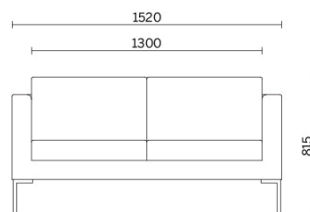

Storie collegate

Saint Vincent's Hospital, Dublino, Irland (2015)

Exiger, Bukarest, Romania (2019)

UMMC Health, Ekaterinburg, Russland (2019)

Modelli

Canapé 1-sitzer

Canapé 2-sitzer

Canapé 3-sitzer