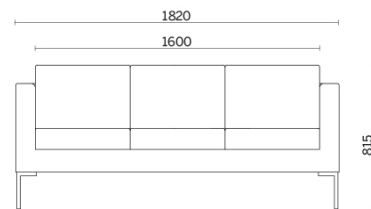

Storie collegate

Saint Vincent's Hospital, Dublino, Irland (2015)

Exiger, Bukarest, Romania (2019)

UMMC Health, Ekaterinburg, Russland (2019)

Modelli

Canapé 1-sitzer

Canapé 2-sitzer

Canapé 3-sitzer