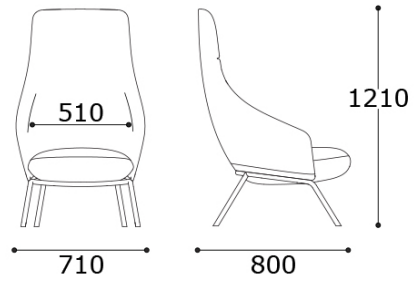

Hochlehner-Sessel