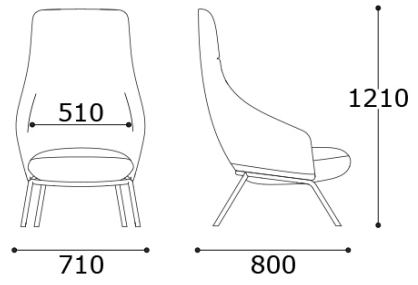

Hochlehner-Sessel