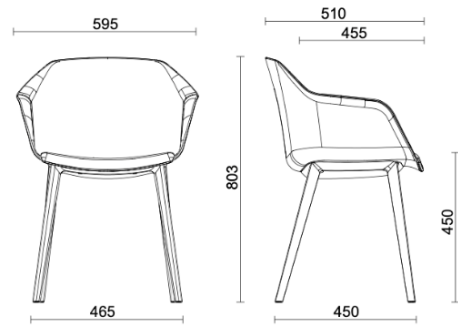

Amber

Amber - 4-leg

Materials and colours

Seat upholstery

Fabric AL - Alba / FiDiVi
Available colours 10

Fabric BN - Bondai /
FiDiVi
Available colours 10

Fabric ME - Medley /
Gabriel
Available colours 15

Fabric CH - Chili /
Gabriel
Available colours 10