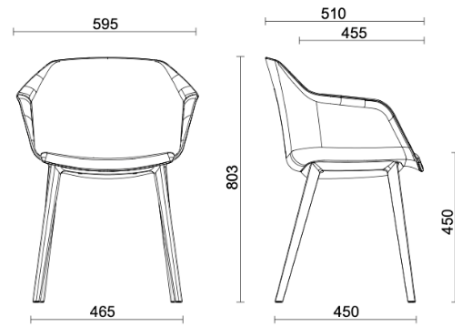

Amber

Amber - 4-leg

Materials and colours

Seat upholstery

Fabric AL - Alba / FiDiVi
Available colours 10

Fabric BN - Bondai /
FiDiVi
Available colours 10

Fabric ME - Medley /
Gabriel
Available colours 15

Fabric CH - Chili /
Gabriel
Available colours 10