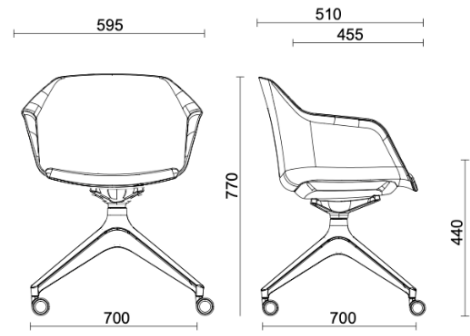

Amber

Amber - 4-star base with casters

Materials and colours

Seat upholstery

Fabric AL - Alba / FiDiVi
Available colours 10

Fabric BN - Bondai /
FiDiVi
Available colours 10

Fabric ME - Medley /
Gabriel
Available colours 15