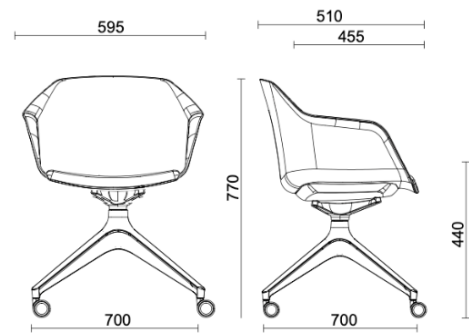

Amber

Amber - 4-star base with casters

Materials and colours

Seat upholstery

Fabric AL - Alba / FiDiVi
Available colours 10

Fabric BN - Bondai /
FiDiVi
Available colours 10

Fabric ME - Medley /
Gabriel
Available colours 15