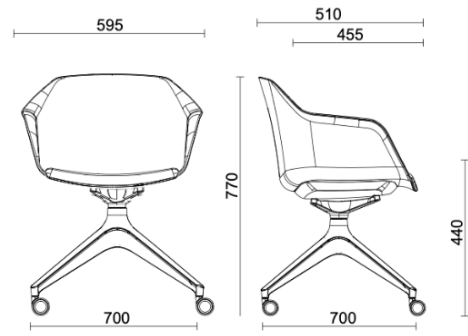

Amber

Amber - 4-star base with casters

Materials and colours

Seat upholstery

Fabric AL - Alba / FiDiVi
Available colours 10

Fabric BN - Bondai /
FiDiVi
Available colours 10

Fabric ME - Medley /
Gabriel
Available colours 15