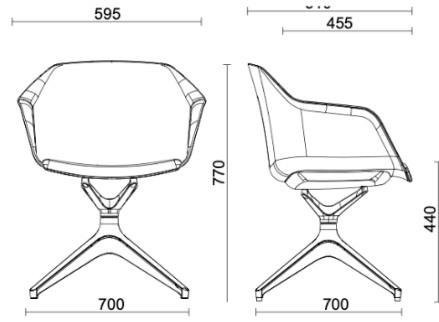

Amber

Amber - 4-star base with feet

Materials and colours

Seat upholstery

Fabric AL - Alba / FiDiVi
Available colours 10

Fabric BN - Bondai /
FiDiVi
Available colours 10

Fabric ME - Medley /
Gabriel
Available colours 15