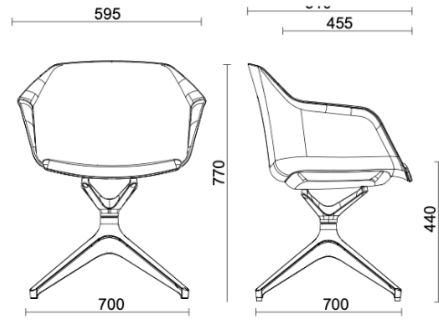

Amber

Amber - 4-star base with feet

Materials and colours

Seat upholstery

Fabric AL - Alba / FiDiVi
Available colours 10

Fabric BN - Bondai /
FiDiVi
Available colours 10

Fabric ME - Medley /
Gabriel
Available colours 15