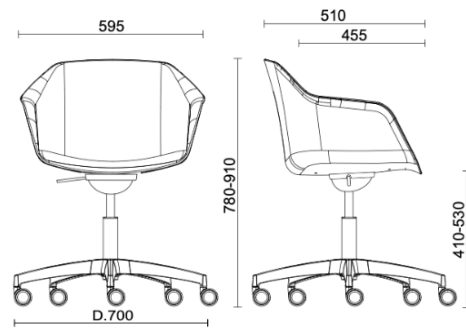

Amber

Amber - 5-star base

Materials and colours

Seat upholstery

Fabric AL - Alba / FiDiVi
Available colours 10

Fabric BN - Bondai /
FiDiVi
Available colours 10

Fabric ME - Medley /
Gabriel
Available colours 15