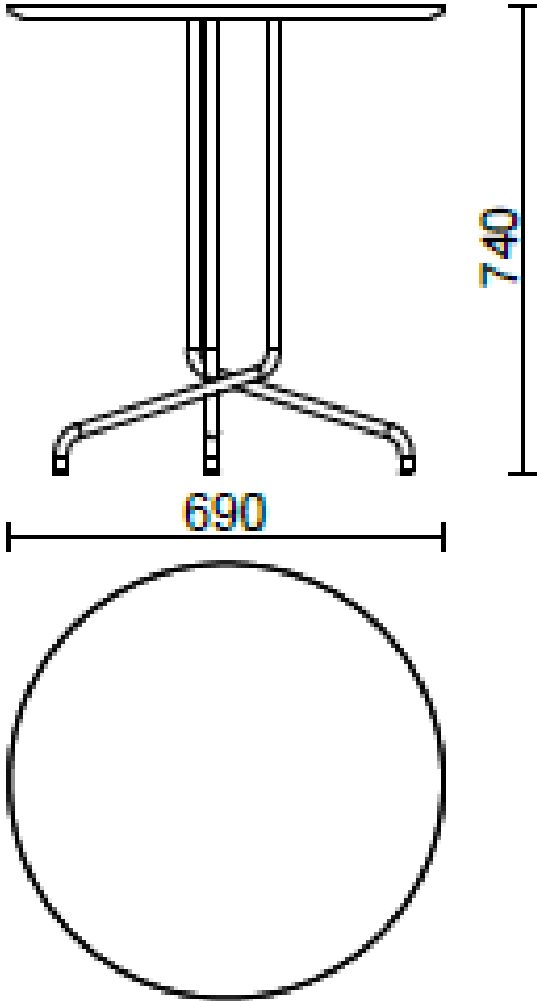

Bistrot

With painted steel base in three heights and top in different finishes, the Bistrot table (Dorigo Design) is suitable for both indoor and outdoor use.

Models

H 350 top ?
690 mm

H 740 top ?
690 mm

H 1100 top ?
690 mm

H 1100 top ?
550 mm