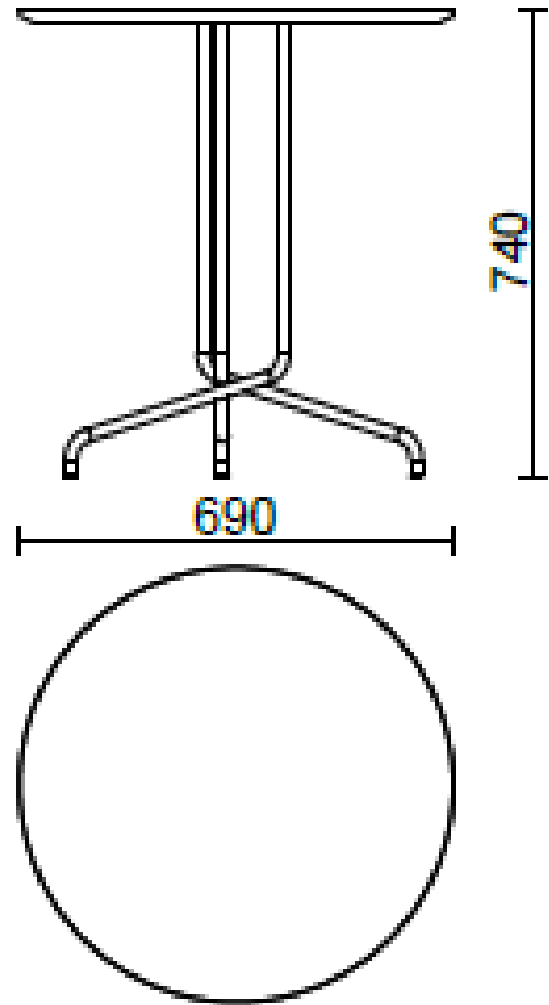

Bistrot

With painted steel base in three heights and top in different finishes, the Bistrot table (Dorigo Design) is suitable for both indoor and outdoor use.

Models

H 350 top ?
690 mm

H 740 top ?
690 mm

H 1100 top ?
690 mm

H 1100 top ?
550 mm