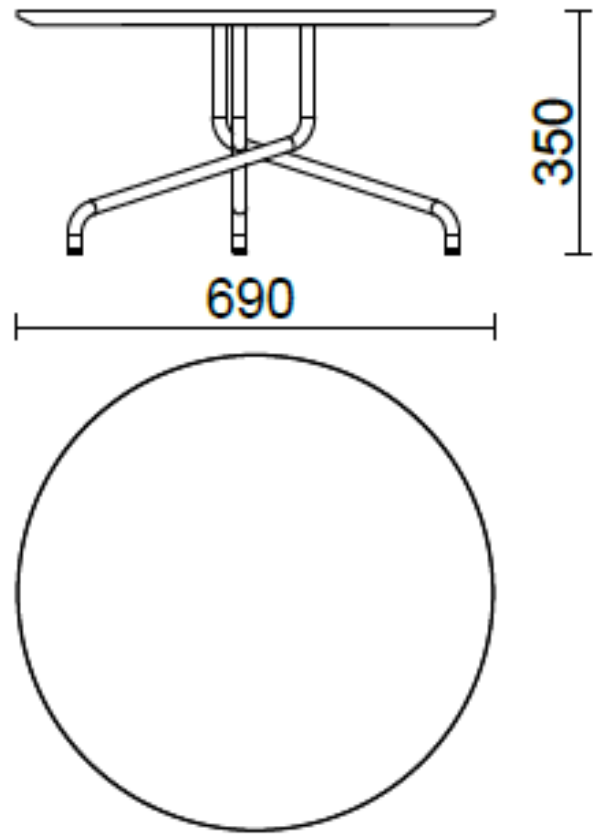

Bistrot

With painted steel base in three heights and top in different finishes, the Bistrot table (Dorigo Design) is suitable for both indoor and outdoor use.

Models

H 350 top ?
690 mm

H 740 top ?
690 mm

H 1100 top ?
690 mm

H 1100 top ?
550 mm