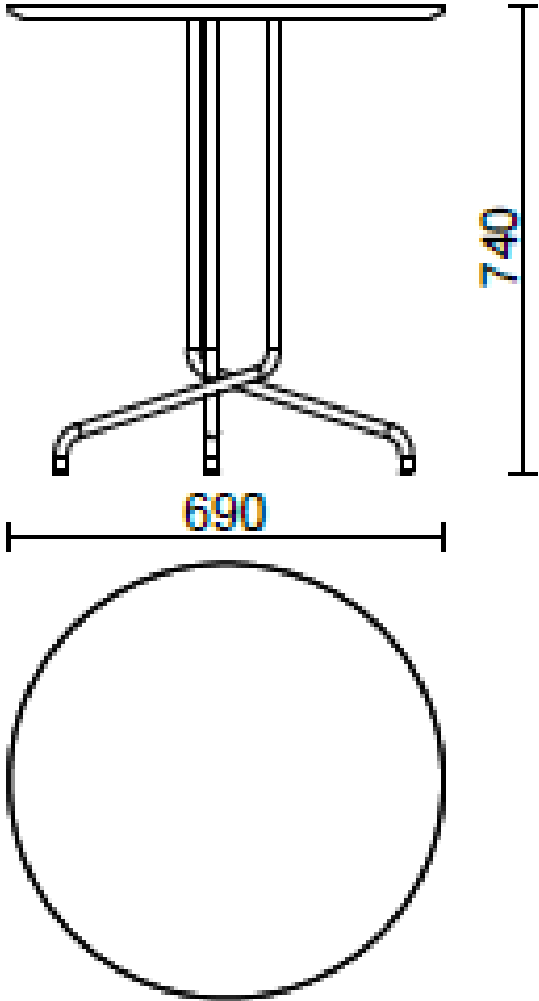

Bistrot

With painted steel base in three heights and top in different finishes, the Bistrot table (Dorigo Design) is suitable for both indoor and outdoor use.

Models

H 350 top ?
690 mm

H 740 top ?
690 mm

H 1100 top ?
690 mm

H 1100 top ?
550 mm