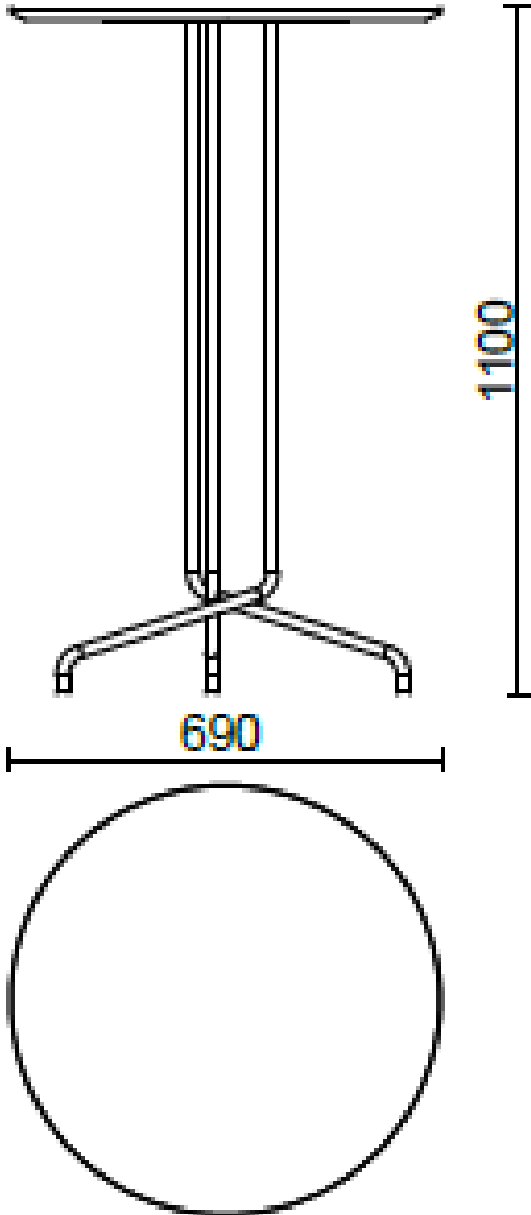

Bistrot

With painted steel base in three heights and top in different finishes, the Bistrot table (Dorigo Design) is suitable for both indoor and outdoor use.

Models

H 350 top ?
690 mm

H 740 top ?
690 mm

H 1100 top ?
690 mm

H 1100 top ?
550 mm