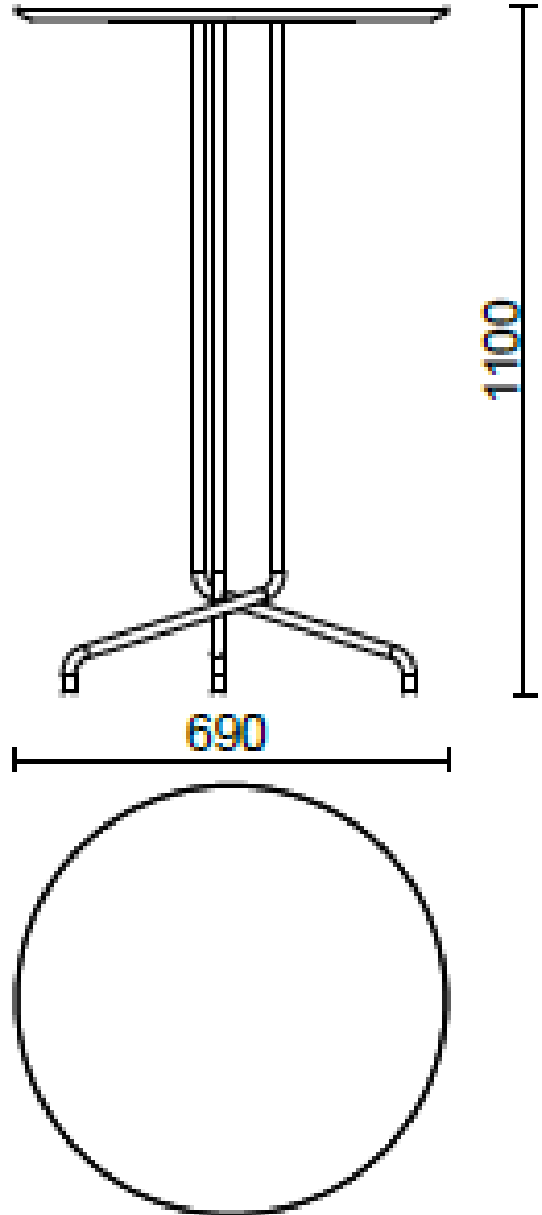

Bistrot

With painted steel base in three heights and top in different finishes, the Bistrot table (Dorigo Design) is suitable for both indoor and outdoor use.

Models

H 350 top ?
690 mm

H 740 top ?
690 mm

H 1100 top ?
690 mm

H 1100 top ?
550 mm