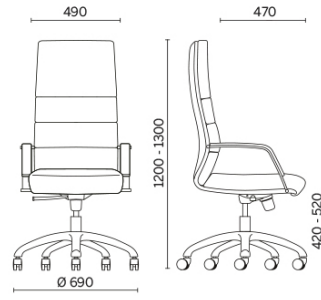

Body

Projects

Grupo Tervalis, Teruel, Spain (2017)

Executive

Materials and colours

Upholstery

Coated fabric NX
Available colours 11

Coated fabric SC - Secret / Flukso
Available colours 10