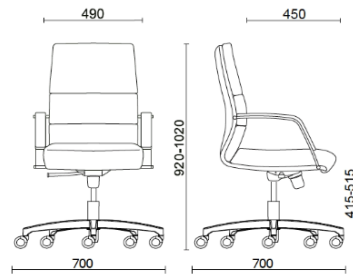

Body

Projects

Grupo Tervalis, Teruel, Spain (2017)

Manager Medium back

Materials and colours

Upholstery

Coated fabric NX
Available colours 11

Coated fabric SC -
Secret / Flukso
Available colours 10