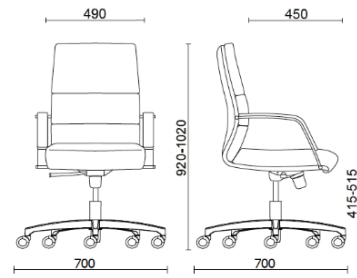

Body

Projects

Grupo Tervalis, Teruel, Spain (2017)

Manager Medium back

Materials and colours

Upholstery

Coated fabric NX
Available colours 11

Coated fabric SC - Secret / Flukso
Available colours 10