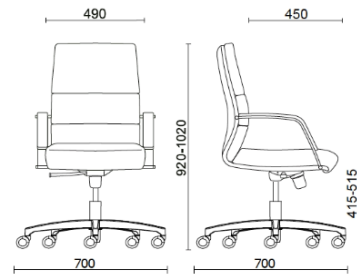

Body

Projects

Grupo Tervalis, Teruel, Spain (2017)

Manager Medium back

Materials and colours

Upholstery

Coated fabric NX
Available colours 11

Coated fabric SC -
Secret / Flukso
Available colours 10