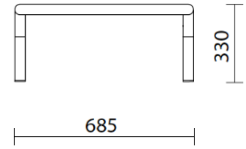

sitland

Bomm

Projects

Your Workspace Showroom, Clerkenwell, United Kingdom (2023)

La Boutique du Centre Pompidou, Paris, France (2023)

Rectangular table

FRONT

SIDE