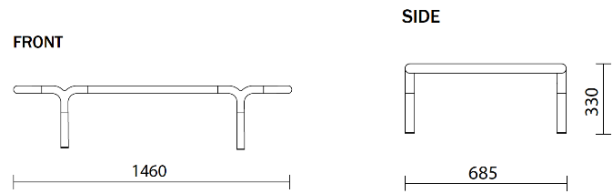

sitland

Bomm

Projects

Your Workspace Showroom, Clerkenwell, United Kingdom (2023)

La Boutique du Centre Pompidou, Paris, France (2023)

Stand alone unit with small table

Materials and colours

Upholsteries