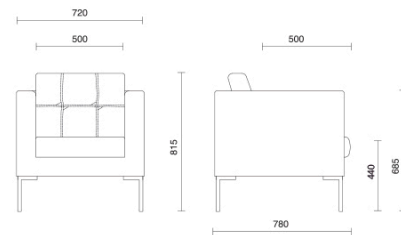

Canapé GL 1 seater