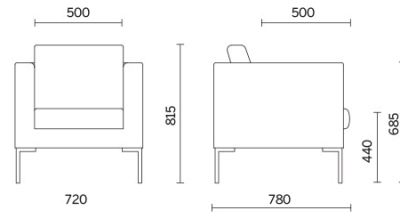

Projects

Saint Vincent's Hospital, Dublino, Ireland (2015)

Exiger, Bucharest, Romania (2019)

UMMC Health, Ekaterinburg, Russia (2019)

Models

Canapé armchair

Canapé 2 seater

Canapé 3 seater