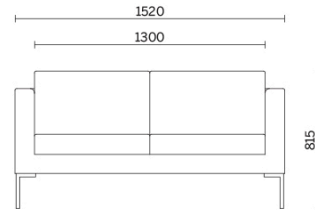

Projects

Saint Vincent's Hospital, Dublino, Ireland (2015)

Exiger, Bucharest, Romania (2019)

UMMC Health, Ekaterinburg, Russia (2019)

Models

Canapé armchair

Canapé 2 seater

Canapé 3 seater