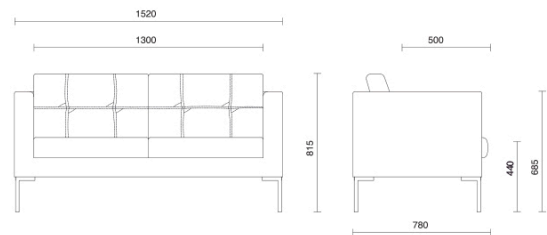

Canapé GL 2 seater