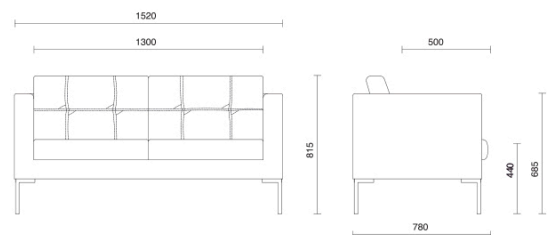

Canapé GL 2 seater