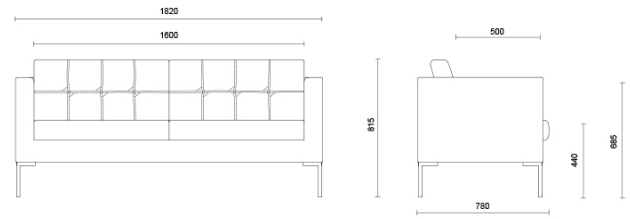

Canapé GL 3
seater