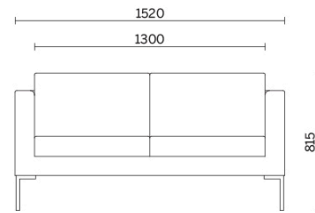

Projects

Saint Vincent's Hospital, Dublino, Ireland (2015)

Exiger, Bucharest, Romania (2019)

UMMC Health, Ekaterinburg, Russia (2019)

Models

Canapé armchair

Canapé 2 seater

Canapé 3 seater