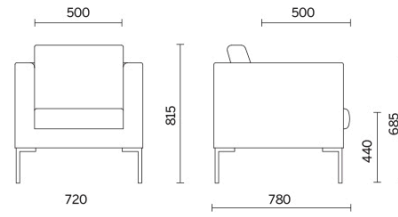

Projects

Saint Vincent's Hospital, Dublino, Ireland (2015)

Exiger, Bucharest, Romania (2019)

UMMC Health, Ekaterinburg, Russia (2019)

Models

Canapé armchair

Canapé 2 seater

Canapé 3 seater