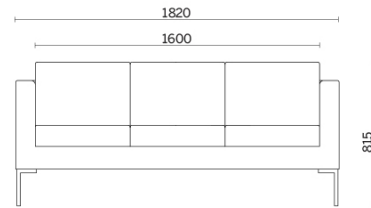

Projects

Saint Vincent's Hospital, Dublino, Ireland (2015)

Exiger, Bucharest, Romania (2019)

UMMC Health, Ekaterinburg, Russia (2019)

Models

Canapé armchair

Canapé 2 seater

Canapé 3 seater