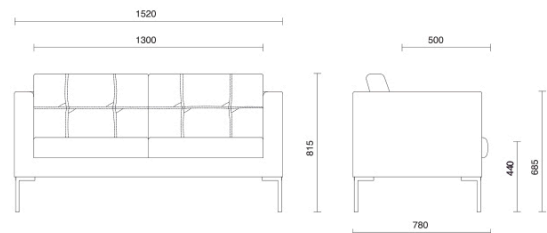

Canapé GL 2 seater