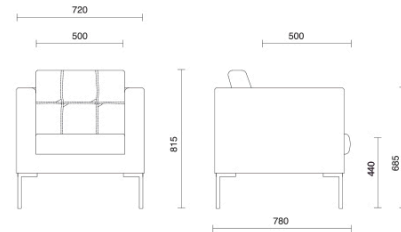

Canapé GL 1 seater