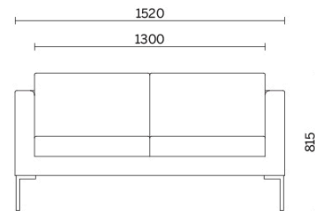

Projects

Saint Vincent's Hospital, Dublino, Ireland (2015)

Exiger, Bucharest, Romania (2019)

UMMC Health, Ekaterinburg, Russia (2019)

Models

Canapé armchair

Canapé 2 seater

Canapé 3 seater