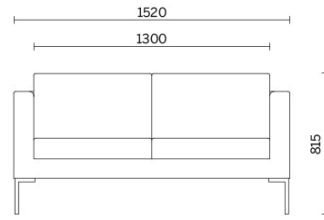

Canapé 2 seater