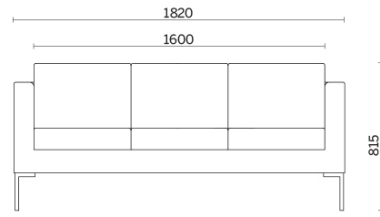

Canapé 3 seater