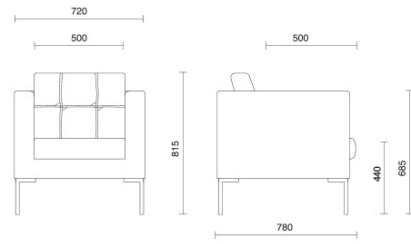

Canapé GL 1 seater