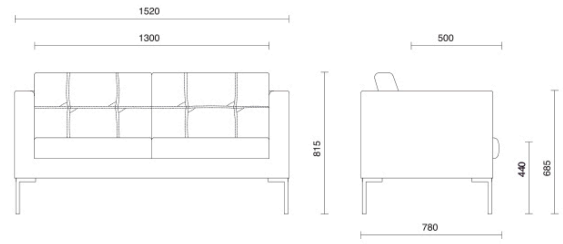

Canapé GL 2 seater