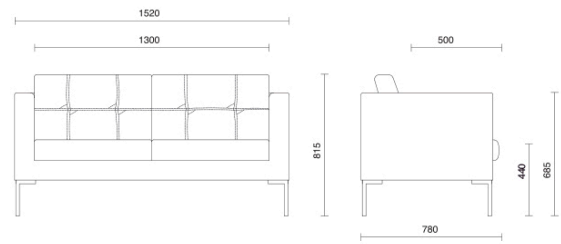

Canapé GL 2 seater