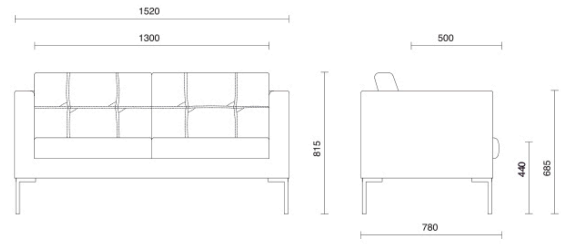

Canapé GL 2 seater