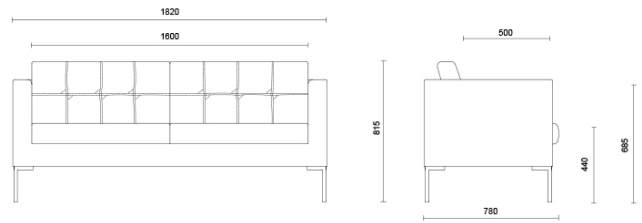

Canapé GL 3 seater