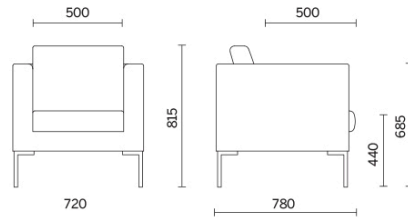

Canapè armchair