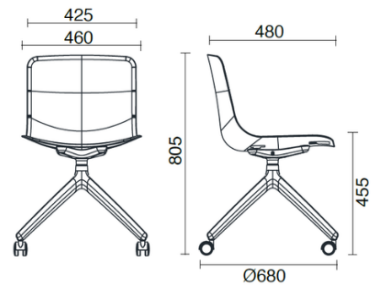

Cast

4 razze su ruote

Materials and colours

Upholstery

Fabric AL - Alba / FiDiVi
Available colours 10

Fabric ME - Medley / Gabriel
Available colours 15

Fabric MF - Main Line Flax / Camira
Available colours 10