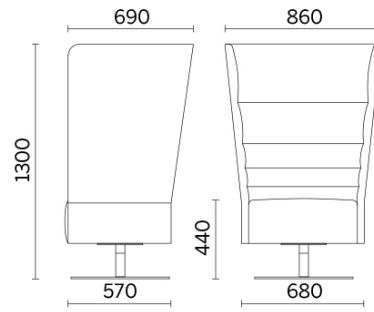

Laminazione Sottile Academy, San Marco Evangelista (CE), Italy (2022)

Your Workspace Showroom, Clerkenwell, United Kingdom (2023)

Single-seater swivel with round steel central base

Materials and colours

Upholstery