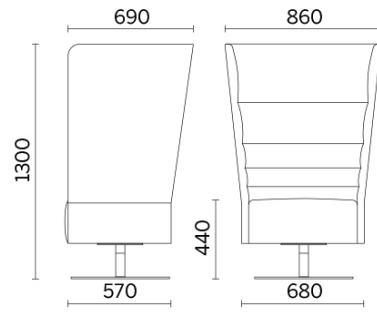

Laminazione Sottile Academy, San Marco Evangelista (CE), Italy (2022)

Your Workspace Showroom, Clerkenwell, United Kingdom (2023)

Single-seater swivel with round steel central base

Materials and colours

Upholstery