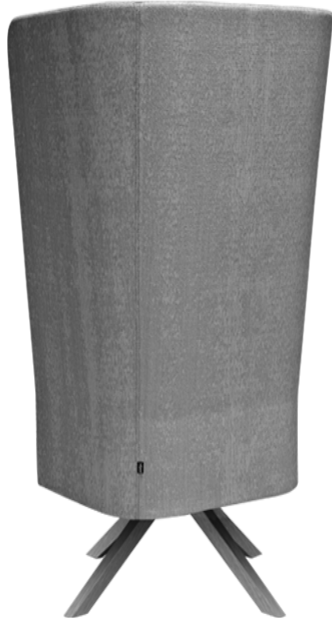

Laminazione Sottile Academy, San Marco Evangelista (CE), Italy (2022)

Your Workspace Showroom, Clerkenwell, United Kingdom (2023)

Single-seater with fixed steel base and 4 legs in wood

Materials and colours