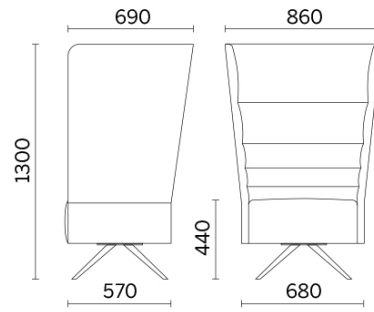

Laminazione Sottile Academy, San Marco Evangelista (CE), Italy (2022)

Your Workspace Showroom, Clerkenwell, United Kingdom (2023)

Single-seater with fixed steel base and 4 legs in wood

Materials and colours