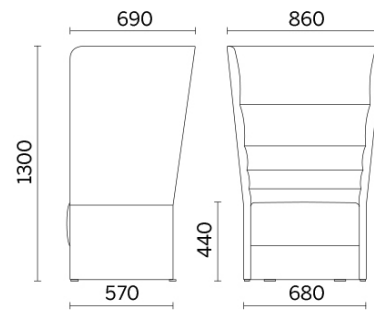

Single-seater with floor-standing base