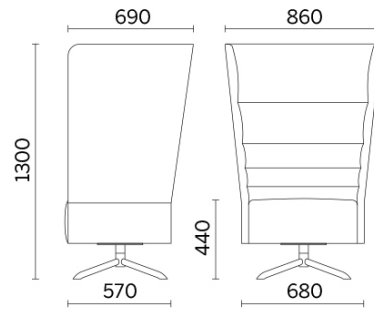

Laminazione Sottile Academy, San Marco Evangelista (CE), Italy (2022)

Your Workspace Showroom, Clerkenwell, United Kingdom (2023)

Single-seater with swivel four-spoke base in tubular steel

Materials and colours