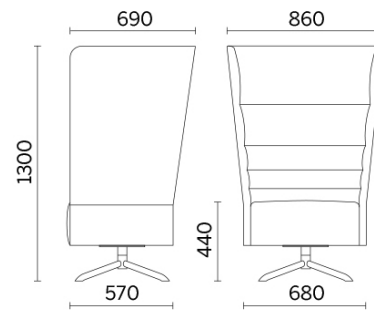

Laminazione Sottile Academy, San Marco Evangelista (CE), Italy (2022)

Your Workspace Showroom, Clerkenwell, United Kingdom (2023)

Single-seater with swivel four-spoke base in tubular steel

Materials and colours