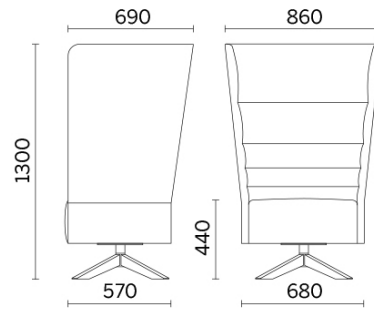

Laminazione Sottile Academy, San Marco Evangelista (CE), Italy (2022)

Your Workspace Showroom, Clerkenwell, United Kingdom (2023)

Single-seater with swivel steel base and 4 spokes in wood

Materials and colours