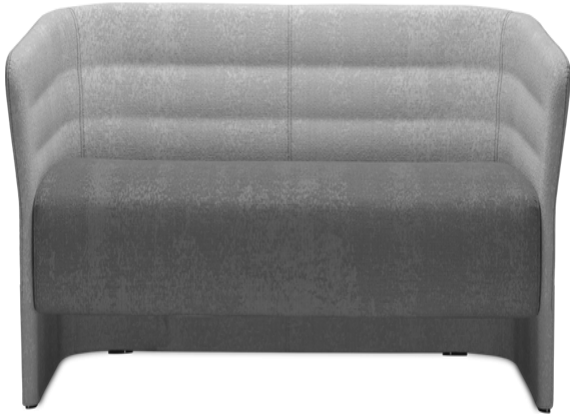

Cell72

A version of Cell128, Cell72 (Dorigo Design) is the collection of two-seater sofas and armchairs in the version with low back, designed to meet needs of open compositions. Sophisticated and functional, the seating space can be completed by the coffee table with rotating support, easily coordinated or stand alone. Available in many colours and finishes, it is presented with different bases in wood or steel finish.

Kinomax, Europe, (2019)

2-seater sofa full-height frame

Materials and colours

Upholstery

Fabric AL - Alba / FiDiVi
Available colours 10

Fabric ME - Medley / Gabriel
Available colours 15

Fabric ST - Step / Gabriel
Available colours 10