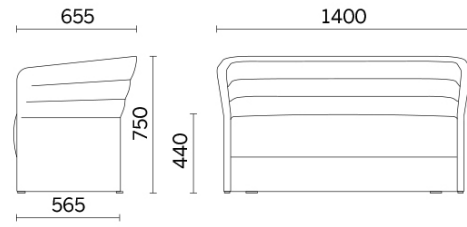

Kinomax, Europe, (2019)

2-seater sofa full-height frame

Materials and colours

Upholstery

Fabric AL - Alba / FiDiVi
Available colours 10

Fabric ME - Medley / Gabriel
Available colours 15

Fabric ST - Step / Gabriel
Available colours 10