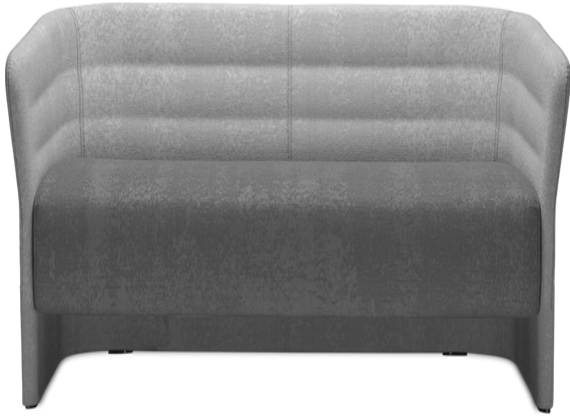

Cell72

A version of Cell128, Cell72 (Dorigo Design) is the collection of two-seater sofas and armchairs in the version with low back, designed to meet needs of open compositions. Sophisticated and functional, the seating space can be completed by the coffee table with rotating support, easily coordinated or stand alone. Available in many colours and finishes, it is presented with different bases in wood or steel finish.

Kinomax, Europe, (2019)

2-seater sofa full-height frame

Materials and colours

Upholstery

Fabric AL - Alba / FiDiVi
Available colours 10

Fabric ME - Medley / Gabriel
Available colours 15

Fabric ST - Step / Gabriel
Available colours 10

Fabric FD - Fiord 2 / Kvadrat
Available colours 7

Fabric S1 - Steelcut 3 / Kvadrat
Available colours 13

Fabric CH - Chili / Gabriel
Available colours 10

Coated fabric SC - Secret / Flukso
Available colours 3