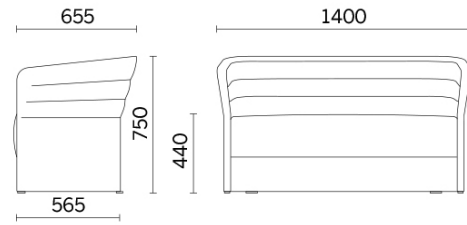

Kinomax, Europe, (2019)

2-seater sofa full-height frame

Materials and colours

Upholstery

Fabric AL - Alba / FiDiVi
Available colours 10

Fabric ME - Medley / Gabriel
Available colours 15

Fabric ST - Step / Gabriel
Available colours 10