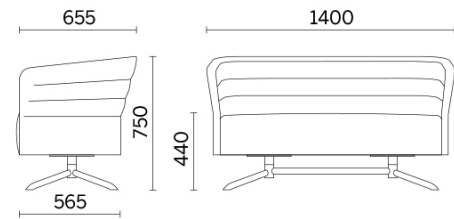

Kinomax, Europe, (2019)

Models

Single-seater
with floor-
standing base

Single-seater
with fixed
steel base
and 4 legs in
wood

Single-seater
swivel with
round steel
central base

Single-seater
with swivel
steel base
and 4 spokes
in wood

Single-seater
with swivel
four-spoke
base in
tubular steel

2-seater sofa
full-height
frame

Two-seater
with steel
base and 4
spokes in
wood

Two-seater
with four-
spoke steel
base

Materials and colours

Upholstery