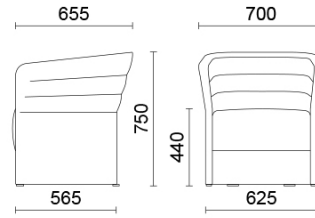

Kinomax, Europe, (2019)

Models

Single-seater
with floor-
standing base

Single-seater
with fixed
steel base
and 4 legs in
wood

Single-seater
swivel with
round steel
central base

Single-seater
with swivel
steel base
and 4 spokes
in wood

Single-seater
with swivel
four-spoke
base in
tubular steel

2-seater sofa
full-height
frame

Two-seater
with steel
base and 4
spokes in
wood

Two-seater
with four-
spoke steel
base

Materials and colours

Upholstery