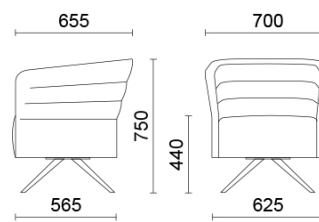

Cell72

A version of Cell128, Cell72 (Dorigo Design) is the collection of two-seater sofas and armchairs in the version with low back, designed to meet needs of open compositions. Sophisticated and functional, the seating space can be completed by the coffee table with rotating support, easily coordinated or stand alone. Available in many colours and finishes, it is presented with different bases in wood or steel finish.

Kinomax, Europe, (2019)

Models

Single-seater
with floor-
standing base

Single-seater
with fixed
steel base
and 4 legs in
wood

Single-seater
swivel with
round steel
central base

Single-seater
with swivel
steel base
and 4 spokes
in wood

Single-seater
with swivel
four-spoke
base in
tubular steel

2-seater sofa
full-height
frame

Two-seater
with steel
base and 4
spokes in
wood

Two-seater
with four-
spoke steel
base

Materials and colours

Upholstery