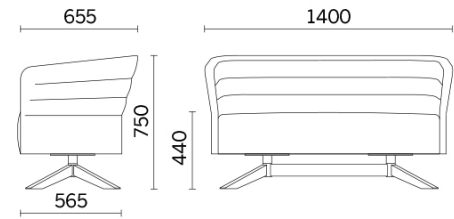

Kinomax, Europe, (2019)

Models

Single-seater
with floor-
standing base

Single-seater
with fixed
steel base
and 4 legs in
wood

Single-seater
swivel with
round steel
central base

Single-seater
with swivel
steel base
and 4 spokes
in wood

Single-seater
with swivel
four-spoke
base in
tubular steel

2-seater sofa
full-height
frame

Two-seater
with steel
base and 4
spokes in
wood

Two-seater
with four-
spoke steel
base

Materials and colours

Upholstery