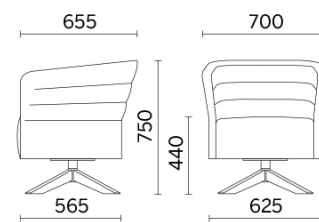

Kinomax, Europe, (2019)

Models

Single-seater
with floor-
standing base

Single-seater
with fixed
steel base
and 4 legs in
wood

Single-seater
swivel with
round steel
central base

Single-seater
with swivel
steel base
and 4 spokes
in wood

Single-seater
with swivel
four-spoke
base in
tubular steel

2-seater sofa
full-height
frame

Two-seater
with steel
base and 4
spokes in
wood

Two-seater
with four-
spoke steel
base

Materials and colours

Upholstery