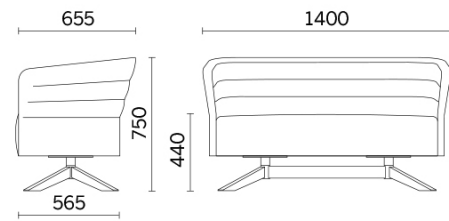

Kinomax, Europe, (2019)

Models

Single-seater
with floor-
standing base

Single-seater
with fixed
steel base
and 4 legs in
wood

Single-seater
swivel with
round steel
central base

Single-seater
with swivel
steel base
and 4 spokes
in wood

Single-seater
with swivel
four-spoke
base in
tubular steel

2-seater sofa
full-height
frame

Two-seater
with steel
base and 4
spokes in
wood

Two-seater
with four-
spoke steel
base

Materials and colours

Upholstery