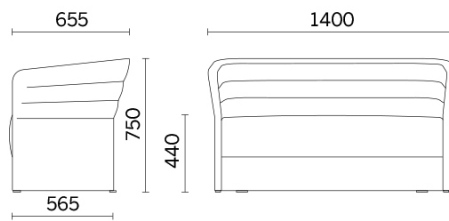

Kinomax, Europe, (2019)

Models

Single-seater
with floor-
standing base

Single-seater
with fixed
steel base
and 4 legs in
wood

Single-seater
swivel with
round steel
central base

Single-seater
with swivel
steel base
and 4 spokes
in wood

Single-seater
with swivel
four-spoke
base in
tubular steel

2-seater sofa
full-height
frame

Two-seater
with steel
base and 4
spokes in
wood

Two-seater
with four-
spoke steel
base

Materials and colours

Upholstery