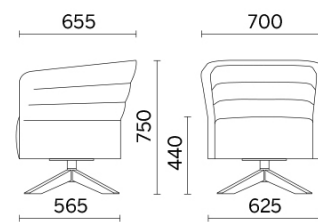

Kinomax, Europe, (2019)

Models

Single-seater
with floor-
standing base

Single-seater
with fixed
steel base
and 4 legs in
wood

Single-seater
swivel with
round steel
central base

Single-seater
with swivel
steel base
and 4 spokes
in wood

Single-seater
with swivel
four-spoke
base in
tubular steel

2-seater sofa
full-height
frame

Two-seater
with steel
base and 4
spokes in
wood

Two-seater
with four-
spoke steel
base

Materials and colours

Upholstery