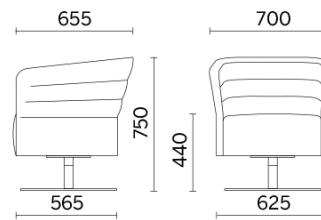

Kinomax, Europe, (2019)

Models

Single-seater
with floor-
standing base

Single-seater
with fixed
steel base
and 4 legs in
wood

Single-seater
swivel with
round steel
central base

Single-seater
with swivel
steel base
and 4 spokes
in wood

Single-seater
with swivel
four-spoke
base in
tubular steel

2-seater sofa
full-height
frame

Two-seater
with steel
base and 4
spokes in
wood

Two-seater
with four-
spoke steel
base

Materials and colours

Upholstery