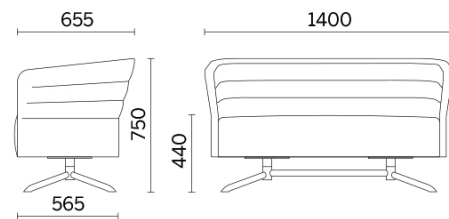

Kinomax, Europe, (2019)

Models

Single-seater
with floor-
standing base

Single-seater
with fixed
steel base
and 4 legs in
wood

Single-seater
swivel with
round steel
central base

Single-seater
with swivel
steel base
and 4 spokes
in wood

Single-seater
with swivel
four-spoke
base in
tubular steel

2-seater sofa
full-height
frame

Two-seater
with steel
base and 4
spokes in
wood

Two-seater
with four-
spoke steel
base

Materials and colours

Upholstery