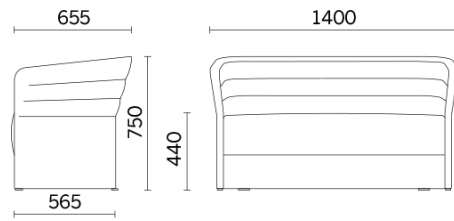

Kinomax, Europe, (2019)

Models

Single-seater
with floor-
standing base

Single-seater
with fixed
steel base
and 4 legs in
wood

Single-seater
swivel with
round steel
central base

Single-seater
with swivel
steel base
and 4 spokes
in wood

Single-seater
with swivel
four-spoke
base in
tubular steel

2-seater sofa
full-height
frame

Two-seater
with steel
base and 4
spokes in
wood

Two-seater
with four-
spoke steel
base

Materials and colours

Upholstery