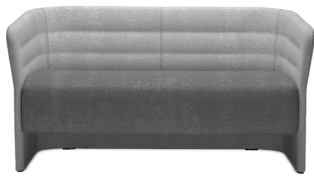

Cell72

A version of Cell128, Cell72 (Dorigo Design) is the collection of two-seater sofas and armchairs in the version with low back, designed to meet needs of open compositions. Sophisticated and functional, the seating space can be completed by the coffee table with rotating support, easily coordinated or stand alone. Available in many colours and finishes, it is presented with different bases in wood or steel finish.

Kinomax, Europe, (2019)

Models

Single-seater
with floor-
standing base

Single-seater
with fixed
steel base
and 4 legs in
wood

Single-seater
swivel with
round steel
central base

Single-seater
with swivel
steel base
and 4 spokes
in wood

Single-seater
with swivel
four-spoke
base in
tubular steel

2-seater sofa
full-height
frame

Two-seater
with steel
base and 4
spokes in
wood

Two-seater
with four-
spoke steel
base

Materials and colours

Upholstery