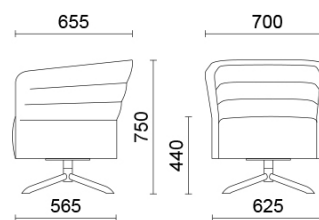

Kinomax, Europe, (2019)

Models

Single-seater
with floor-
standing base

Single-seater
with fixed
steel base
and 4 legs in
wood

Single-seater
swivel with
round steel
central base

Single-seater
with swivel
steel base
and 4 spokes
in wood

Single-seater
with swivel
four-spoke
base in
tubular steel

2-seater sofa
full-height
frame

Two-seater
with steel
base and 4
spokes in
wood

Two-seater
with four-
spoke steel
base

Materials and colours

Upholstery