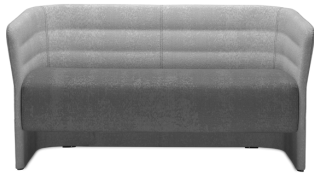

Cell72

A version of Cell128, Cell72 (Dorigo Design) is the collection of two-seater sofas and armchairs in the version with low back, designed to meet needs of open compositions. Sophisticated and functional, the seating space can be completed by the coffee table with rotating support, easily coordinated or stand alone. Available in many colours and finishes, it is presented with different bases in wood or steel finish.

Kinomax, Europe, (2019)

Models

Single-seater
with floor-
standing base

Single-seater
with fixed
steel base
and 4 legs in
wood

Single-seater
swivel with
round steel
central base

Single-seater
with swivel
steel base
and 4 spokes
in wood

Single-seater
with swivel
four-spoke
base in
tubular steel

2-seater sofa
full-height
frame

Two-seater
with steel
base and 4
spokes in
wood

Two-seater
with four-
spoke steel
base

Materials and colours

Upholstery