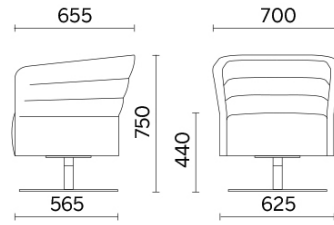

Single-seater swivel with round steel central base