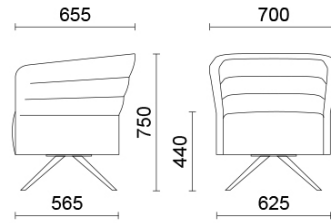

Single-seater with fixed steel base and 4 legs in wood