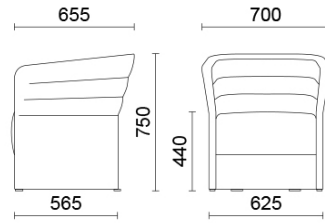

Single-seater with floor-standing base