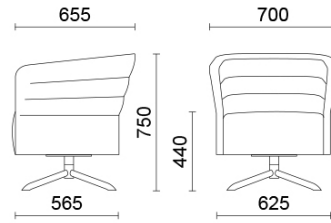

Single-seater with swivel four-spoke base in tubular steel