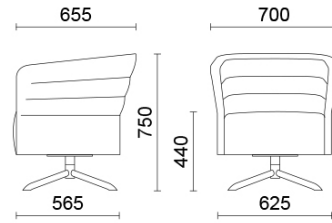

## Cell72

A version of Cell128, Cell72 (Dorigo Design) is the collection of two-seater sofas and armchairs in the version with low back, designed to meet needs of open compositions. Sophisticated and functional, the seating space can be completed by the coffee table with rotating support, easily coordinated or stand alone. Available in many colours and finishes, it is presented with different bases in wood or steel finish.

## Single-seater with swivel four-spoke base in tubular steel