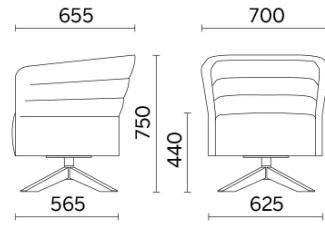

Single-seater with swivel steel base and 4 spokes in wood