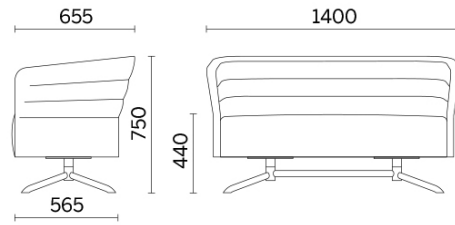

Two-seater with four-spoke steel base