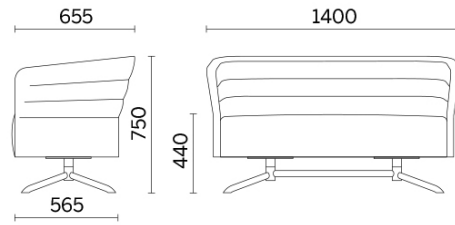

## Cell72

A version of Cell128, Cell72 (Dorigo Design) is the collection of two-seater sofas and armchairs in the version with low back, designed to meet needs of open compositions. Sophisticated and functional, the seating space can be completed by the coffee table with rotating support, easily coordinated or stand alone. Available in many colours and finishes, it is presented with different bases in wood or steel finish.

## Two-seater with four-spoke steel base