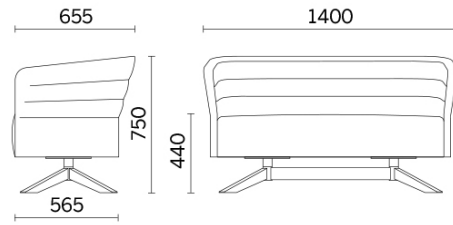

Two-seater with steel base and 4 spokes in wood