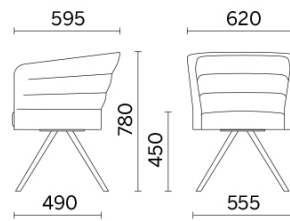

## Cell75

Conference halls, waiting rooms, transit areas. A seat classed as comfortable has to accommodate users ergonomically and tastefully, becoming an essential and at the same time invisible support. Cell75 (Dorigo Design) is the range of small armchairs and sofas, a simplified version of the Cell128 collection, ideal for contract and large reception areas. It is available with base or legs, in wood or steel finish.

## Models

Single-seater  
with 4 legs

Two-seater  
with fixed  
base and 4  
legs in wood