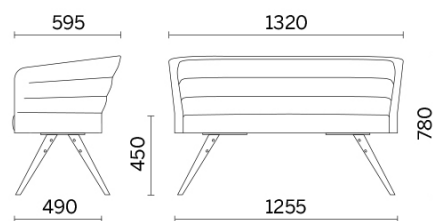

## Cell75

Conference halls, waiting rooms, transit areas. A seat classed as comfortable has to accommodate users ergonomically and tastefully, becoming an essential and at the same time invisible support. Cell75 (Dorigo Design) is the range of small armchairs and sofas, a simplified version of the Cell128 collection, ideal for contract and large reception areas. It is available with base or legs, in wood or steel finish.

## Models

Single-seater  
with 4 legs

Two-seater  
with fixed  
base and 4  
legs in wood