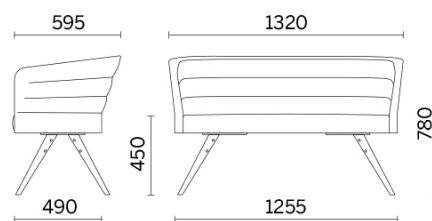

Two-seater
with fixed
base and 4
legs in wood