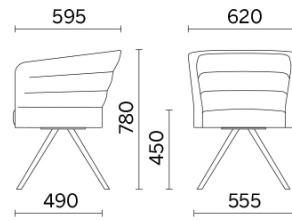

## Cell75

Conference halls, waiting rooms, transit areas. A seat classed as comfortable has to accommodate users ergonomically and tastefully, becoming an essential and at the same time invisible support. Cell75 (Dorigo Design) is the range of small armchairs and sofas, a simplified version of the Cell128 collection, ideal for contract and large reception areas. It is available with base or legs, in wood or steel finish.

## Models

Single-seater  
with 4 legs

Two-seater  
with fixed  
base and 4  
legs in wood