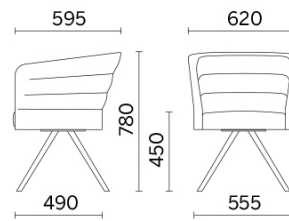

Models

Single-seater
with 4 legs