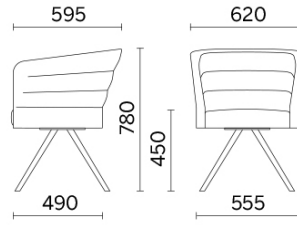

## Cell75

Conference halls, waiting rooms, transit areas. A seat classed as comfortable has to accommodate users ergonomically and tastefully, becoming an essential and at the same time invisible support. Cell75 (Dorigo Design) is the range of small armchairs and sofas, a simplified version of the Cell128 collection, ideal for contract and large reception areas. It is available with base or legs, in wood or steel finish.

## Single-seater with 4 legs