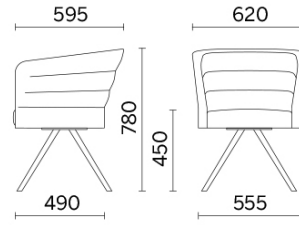

## Cell75

Conference halls, waiting rooms, transit areas. A seat classed as comfortable has to accommodate users ergonomically and tastefully, becoming an essential and at the same time invisible support. Cell75 (Dorigo Design) is the range of small armchairs and sofas, a simplified version of the Cell128 collection, ideal for contract and large reception areas. It is available with base or legs, in wood or steel finish.

## Single-seater with 4 legs