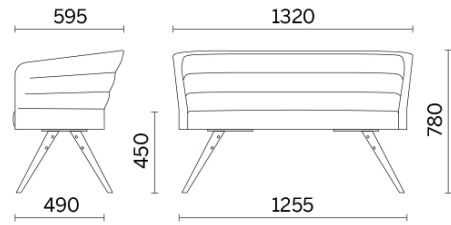

Two-seater with fixed base and 4 legs in wood