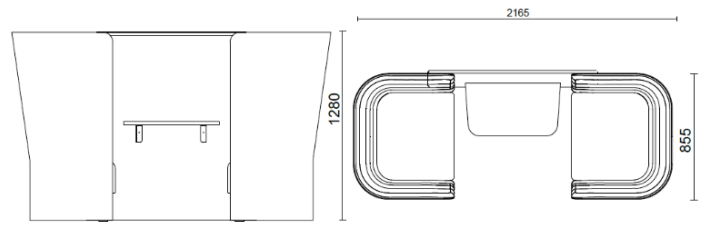

sitland

CellSpace

Cell Space - 2-seater with panel and table

Materials and colours

Upholstery

Fabric AL - Alba / FiDiVi
Available colours 10

Fabric ME - Medley / Gabriel
Available colours 15

Fabric CH - Chili / Gabriel
Available colours 10