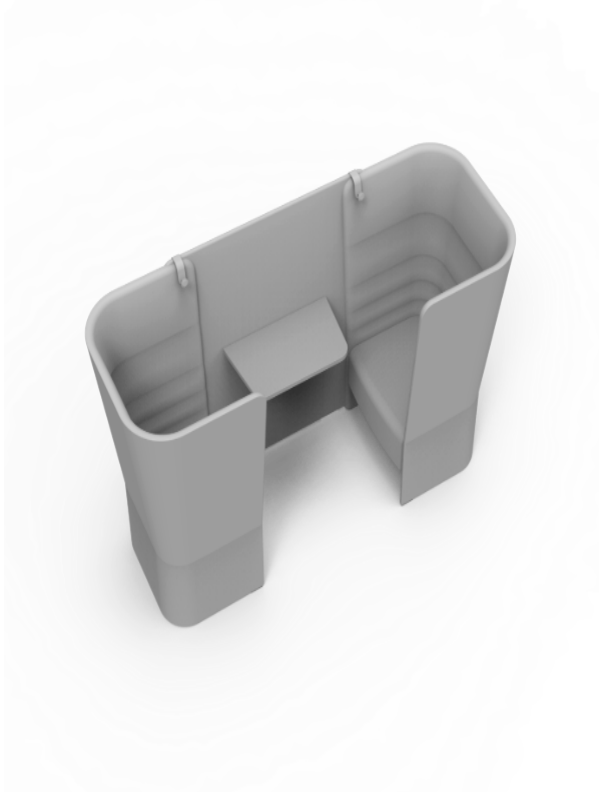

sitland

CellSpace

Cell Space - 2-seater with panel and table

Materials and colours

Upholstery

Fabric AL - Alba / FiDiVi
Available colours 10

Fabric ME - Medley / Gabriel
Available colours 15

Fabric CH - Chili / Gabriel
Available colours 10

Fabric ST - Step / Gabriel
Available colours 10

Fabric RG - Regent / Camira
Available colours 10

Fabric MF - Main Line Flax / Camira
Available colours 10

Fabric MW - Main Line Twist / Camira
Available colours 7