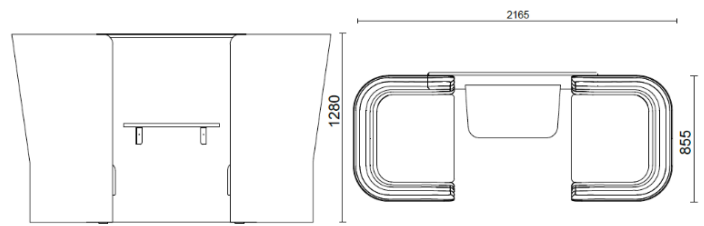

sitland

CellSpace

Cell Space - 2-seater with panel and table

Materials and colours

Upholstery

Fabric AL - Alba / FiDiVi
Available colours 10

Fabric ME - Medley / Gabriel
Available colours 15

Fabric CH - Chili / Gabriel
Available colours 10