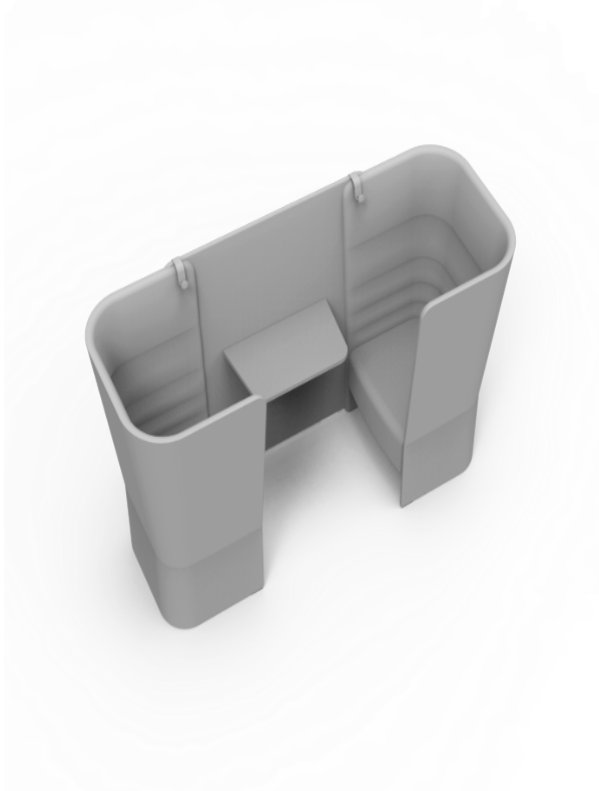

sitland

CellSpace

Cell Space - 2-seater with panel and table

Materials and colours

Upholstery

Fabric AL - Alba / FiDiVi
Available colours 10

Fabric ME - Medley / Gabriel
Available colours 15

Fabric CH - Chili / Gabriel
Available colours 10

Fabric ST - Step / Gabriel
Available colours 10

Fabric RG - Regent / Camira
Available colours 10

Fabric MF - Main Line Flax / Camira
Available colours 10

Fabric MW - Main Line Twist / Camira
Available colours 7