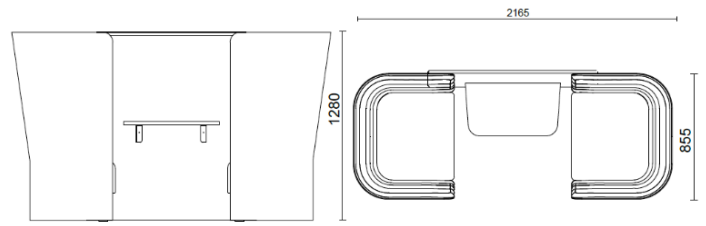

sitland

CellSpace

Cell Space - 2-seater with panel and table

Materials and colours

Upholstery

Fabric AL - Alba / FiDiVi
Available colours 10

Fabric ME - Medley / Gabriel
Available colours 15

Fabric CH - Chili / Gabriel
Available colours 10