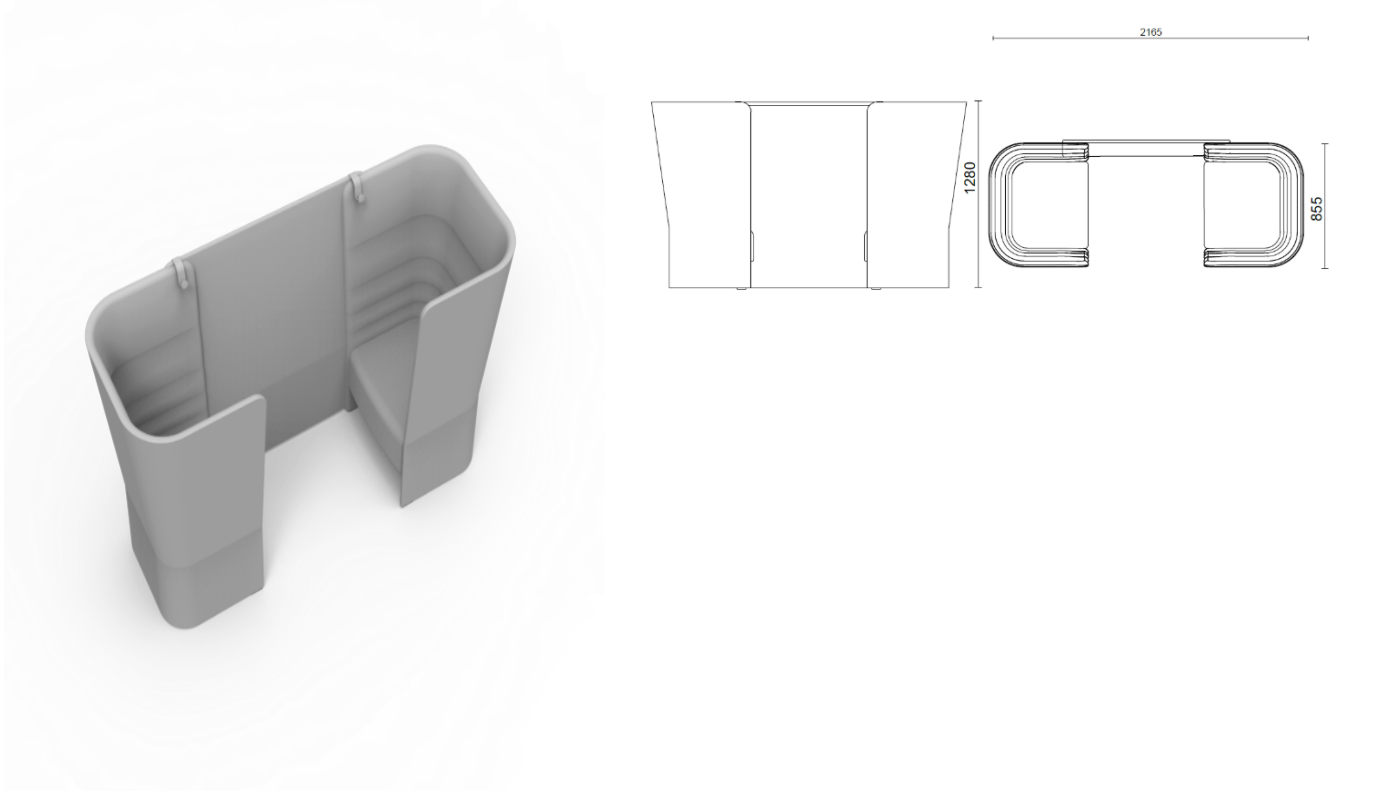

sitland

CellSpace

CellSpace - 2 seater with upholstered panel

Materials and colours

Upholstery

Fabric AL - Alba / FiDiVi
Available colours 10

Fabric ME - Medley / Gabriel
Available colours 15

Fabric CH - Chili / Gabriel
Available colours 10