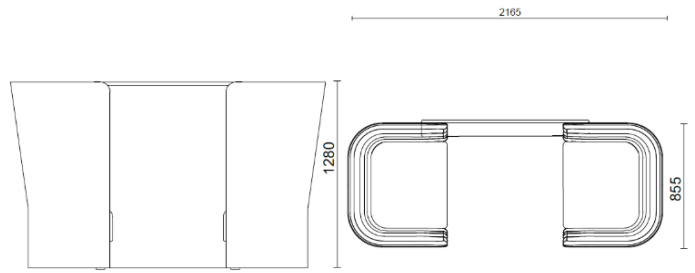

CellSpace - 2 seater with upholstered panel