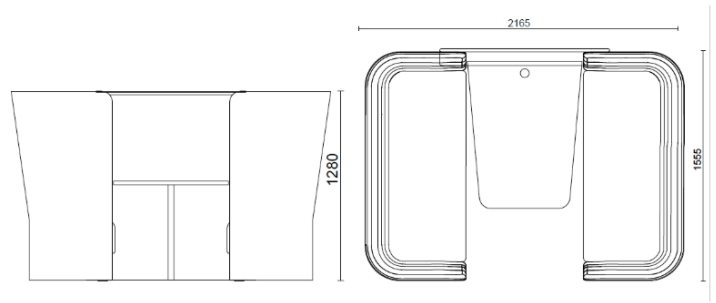

sitland

CellSpace

Cell Space - 4-seater with panel and table

Materials and colours

Upholstery

Fabric AL - Alba / FiDiVi
Available colours 10

Fabric ME - Medley / Gabriel
Available colours 15

Fabric CH - Chili / Gabriel
Available colours 10