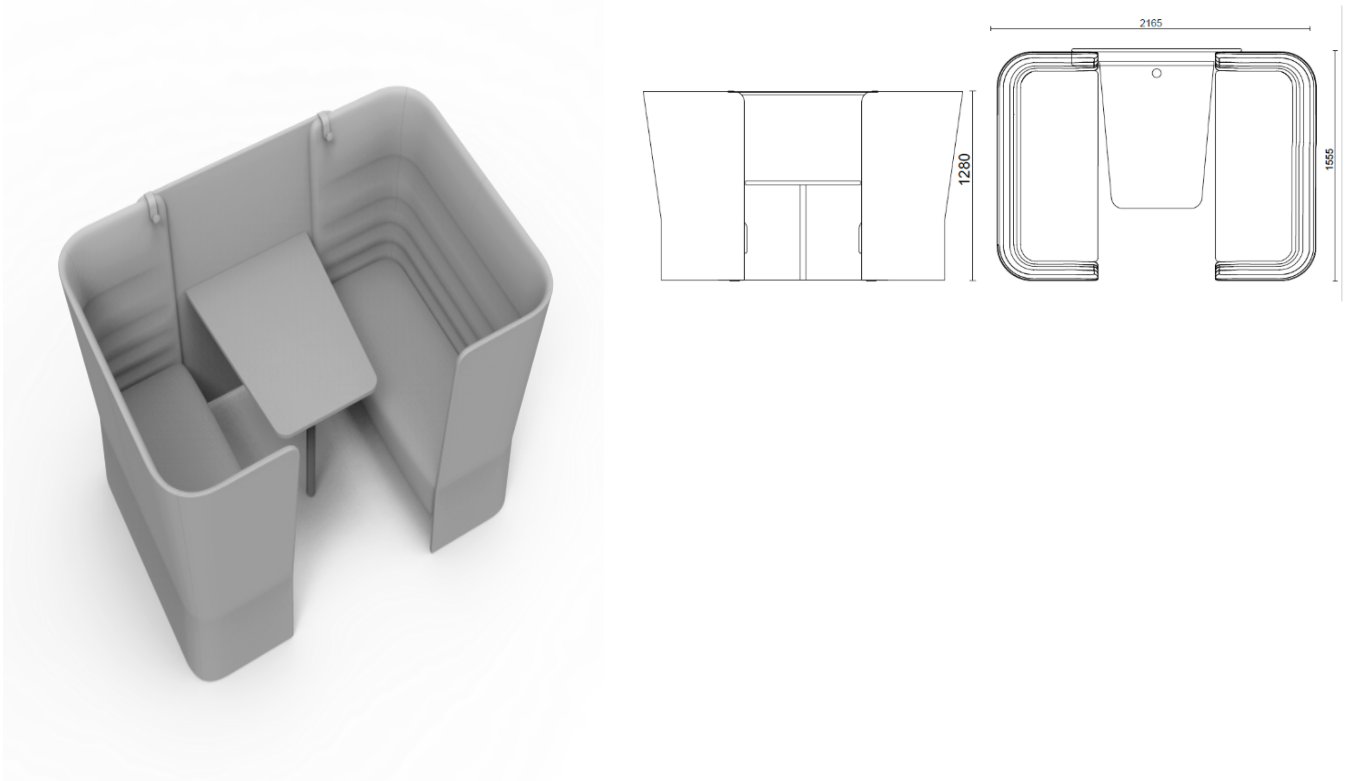

Cell Space - 4-seater with panel and table