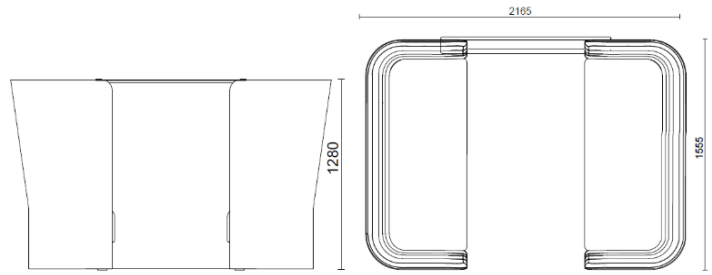

sitland

CellSpace

Cell Space - 4 places with panel

Materials and colours

Upholstery

Fabric AL - Alba / FiDiVi
Available colours 10

Fabric ME - Medley / Gabriel
Available colours 15

Fabric CH - Chili / Gabriel
Available colours 10