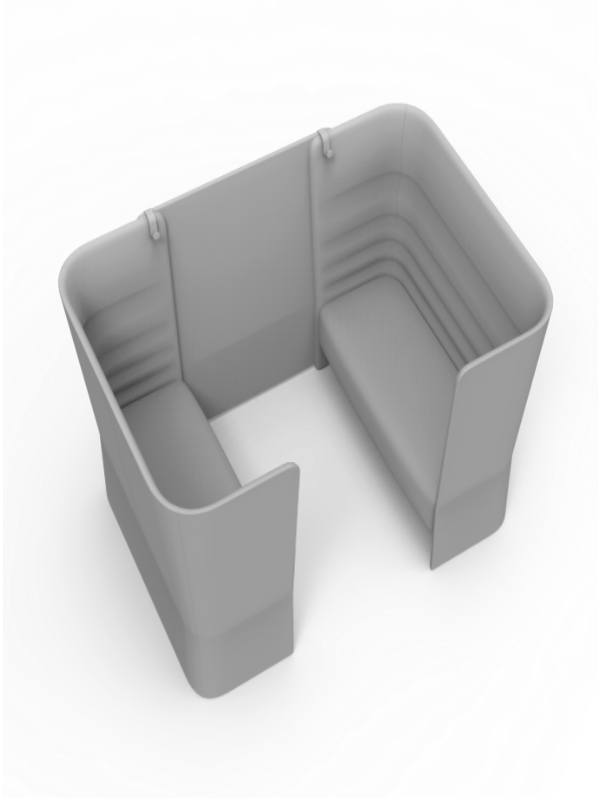

sitland

CellSpace

Cell Space - 4 places with panel

Materials and colours

Upholstery

Fabric AL - Alba / FiDiVi
Available colours 10

Fabric ME - Medley / Gabriel
Available colours 15

Fabric CH - Chili / Gabriel
Available colours 10

Fabric ST - Step / Gabriel
Available colours 10

Fabric RG - Regent / Camira
Available colours 10

Fabric MF - Main Line Flax / Camira
Available colours 10

Fabric MW - Main Line Twist / Camira
Available colours 7