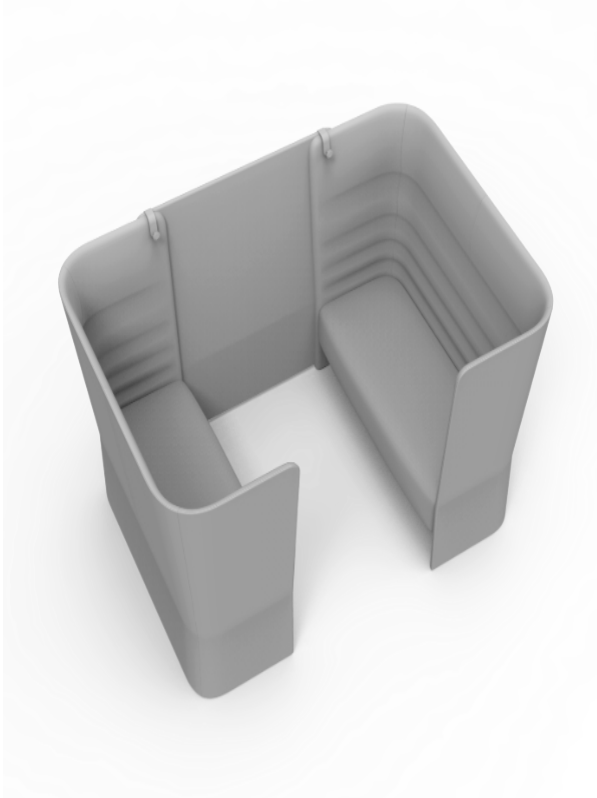

sitland

CellSpace

Cell Space - 4 places with panel

Materials and colours

Upholstery

Fabric AL - Alba / FiDiVi
Available colours 10

Fabric ME - Medley / Gabriel
Available colours 15

Fabric CH - Chili / Gabriel
Available colours 10

Fabric ST - Step / Gabriel
Available colours 10

Fabric RG - Regent / Camira
Available colours 10

Fabric MF - Main Line Flax / Camira
Available colours 10

Fabric MW - Main Line Twist / Camira
Available colours 7