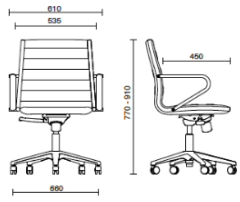

Manager

Classic+