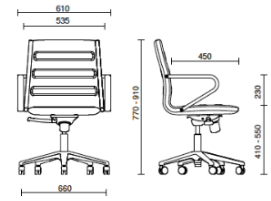

Manager

Classic+