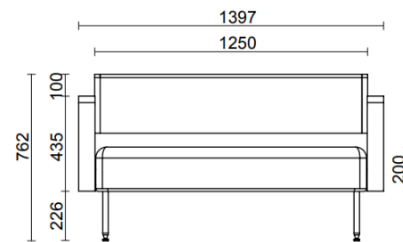

Dapper two-seater