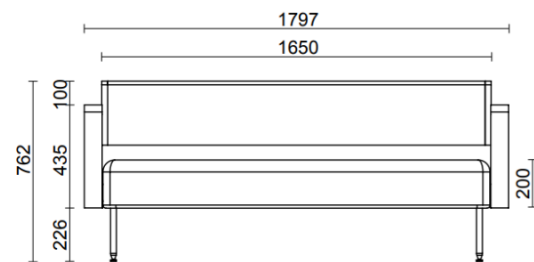

Models

Dapper armchair

Dapper two-seater

Dapper three-seater

Materials and colours

Upholstery

Fabric AL - Alba / FiDiVi
Available colours 10

Fabric BN - Bondai /
FiDiVi
Available colours 10