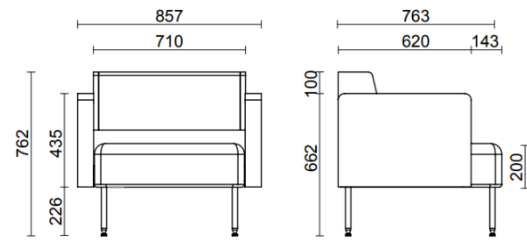

Models

Dapper armchair