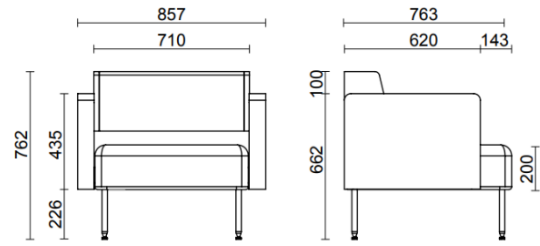

Dapper armchair