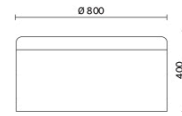

Projects

Sirti S.p.A, Milan, Italy (2022)

Laminazione Sottile Academy, San Marco Evangelista (CE), Italy (2022)

Recom Power Systems, Mareno di Piave (TV), Italy (2025)

Models

H 400 mm

H 450 mm

H 610 mm