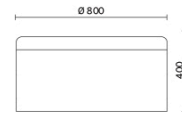

Projects

Sirti S.p.A, Milan, Italy (2022)

Laminazione Sottile Academy, San Marco Evangelista (CE), Italy (2022)

Models

H 400 mm

H 450 mm

H 610 mm

Materials and colours