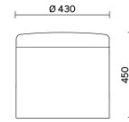

Projects

Sirti S.p.A, Milan, Italy (2022)

Laminazione Sottile Academy, San Marco Evangelista (CE), Italy (2022)

Models

H 400 mm

H 450 mm

H 610 mm

Materials and colours