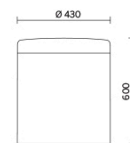

Projects

Sirti S.p.A, Milan, Italy (2022)

Laminazione Sottile Academy, San Marco Evangelista (CE), Italy (2022)

Models

H 400 mm

H 450 mm

H 610 mm

Materials and colours