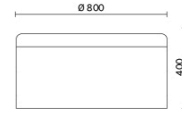

Projects

Sirti S.p.A, Milan, Italy (2022)

Laminazione Sottile Academy, San Marco Evangelista (CE), Italy (2022)

Models

H 400 mm

H 450 mm

H 610 mm

Materials and colours