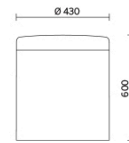

Projects

Sirti S.p.A, Milan, Italy (2022)

Laminazione Sottile Academy, San Marco Evangelista (CE), Italy (2022)

Recom Power Systems, Mareno di Piave (TV), Italy (2025)

Models

H 400 mm

H 450 mm

H 610 mm