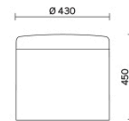

Projects

Sirti S.p.A, Milan, Italy (2022)

Laminazione Sottile Academy, San Marco Evangelista (CE), Italy (2022)

Recom Power Systems, Mareno di Piave (TV), Italy (2025)

Models

H 400 mm

H 450 mm

H 610 mm