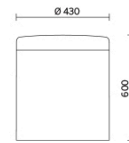

Projects

Sirti S.p.A, Milan, Italy (2022)

Laminazione Sottile Academy, San Marco Evangelista (CE), Italy (2022)

Models

H 400 mm

H 450 mm

H 610 mm

Materials and colours