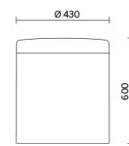

Projects

Sirti S.p.A, Milan, Italy (2022)

Laminazione Sottile Academy, San Marco Evangelista (CE), Italy (2022)

Recom Power Systems, Mareno di Piave (TV), Italy (2025)

Models

H 400 mm

H 450 mm

H 610 mm