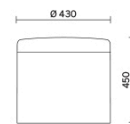

Projects

Sirti S.p.A, Milan, Italy (2022)

Laminazione Sottile Academy, San Marco Evangelista (CE), Italy (2022)

Models

H 400 mm

H 450 mm

H 610 mm

Materials and colours