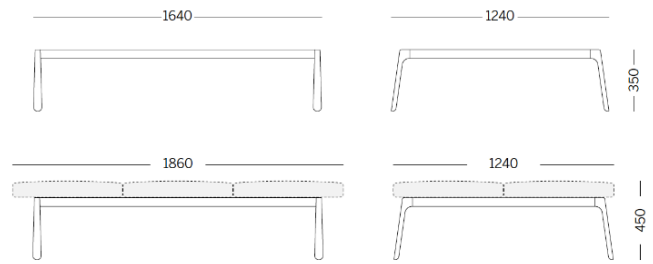

Drop

Projects

Danone Office, Algiers, Algeria (2023)

double 3 units module - bench

Materials and colours

Upholsteries

Fabric ME - Medley / Gabriel
Available colours 15

Fabric MF - Main Line Flax / Camira
Available colours 10