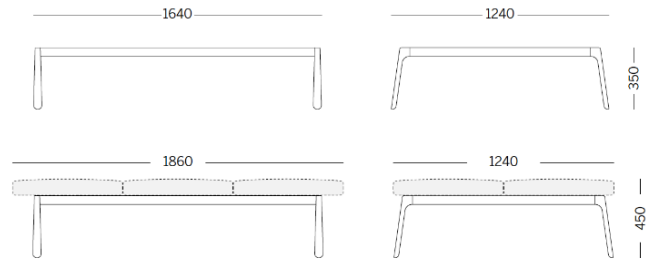

Drop

Projects

Danone Office, Algiers, Algeria (2023)

double 3 units module - bench

Materials and colours

Upholsteries

Fabric ME - Medley / Gabriel
Available colours 15

Fabric MF - Main Line Flax / Camira
Available colours 10