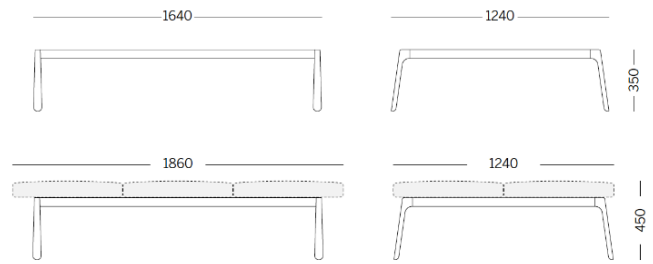

Drop

Projects

Danone Office, Algiers, Algeria (2023)

double 3 units module - bench

Materials and colours

Upholsteries

Fabric ME - Medley /
Gabriel
Available colours 15

Fabric MF - Main Line
Flax / Camira
Available colours 10