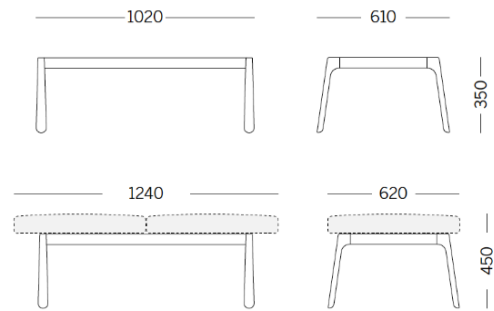

Drop

Projects

Danone Office, Algiers, Algeria (2023)

2 units module - bench

Materials and colours

Upholsteries

Fabric ME - Medley / Gabriel
Available colours 15

Fabric MF - Main Line Flax / Camira
Available colours 10