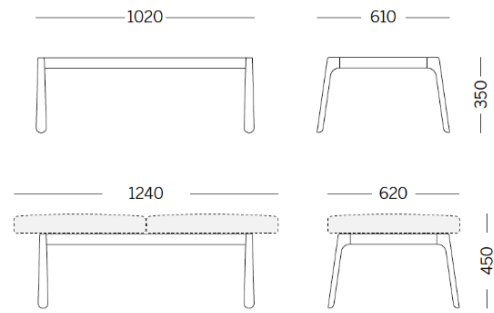

Drop

Projects

Danone Office, Algiers, Algeria (2023)

2 units module - bench

Materials and colours

Upholsteries

Fabric ME - Medley / Gabriel
Available colours 15

Fabric MF - Main Line Flax / Camira
Available colours 10