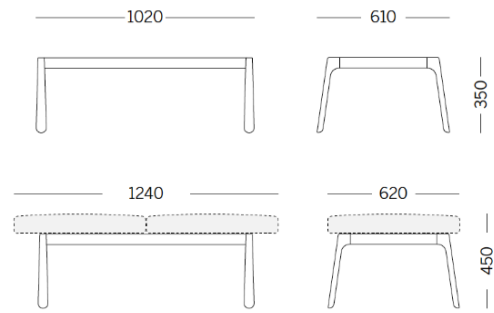

Drop

Projects

Danone Office, Algiers, Algeria (2023)

2 units module - sofa

Materials and colours

Upholsteries

Fabric ME - Medley / Gabriel
Available colours 15

Fabric MF - Main Line Flax / Camira
Available colours 10