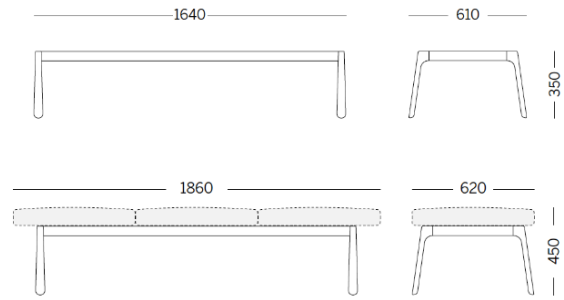

Drop

Projects

Danone Office, Algiers, Algeria (2023)

3 units module - bench with backrests

Materials and colours

Upholsteries

Fabric ME - Medley / Gabriel
Available colours 15

Fabric MF - Main Line Flax / Camira
Available colours 10