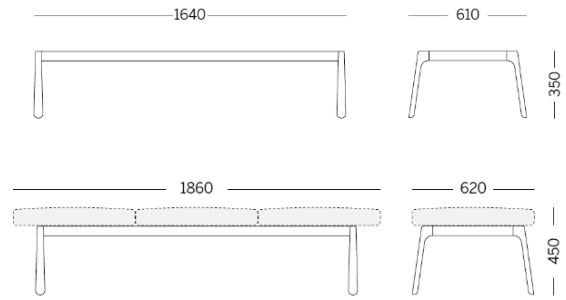

Drop

Projects

Danone Office, Algiers, Algeria (2023)

3 units module - bench with backrests

Materials and colours

Upholsteries

Fabric ME - Medley / Gabriel
Available colours 15

Fabric MF - Main Line Flax / Camira
Available colours 10