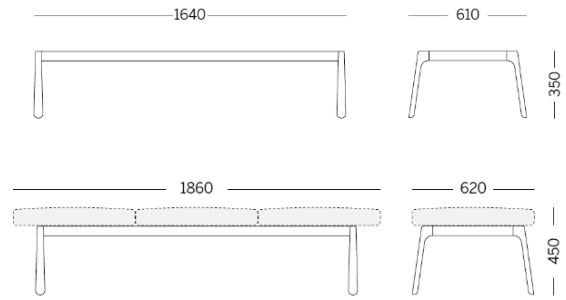

Drop

Projects

Danone Office, Algiers, Algeria (2023)

3 units module - seats and table top

Materials and colours

Upholsteries

Fabric ME - Medley / Gabriel
Available colours 15

Fabric MF - Main Line Flax / Camira
Available colours 10