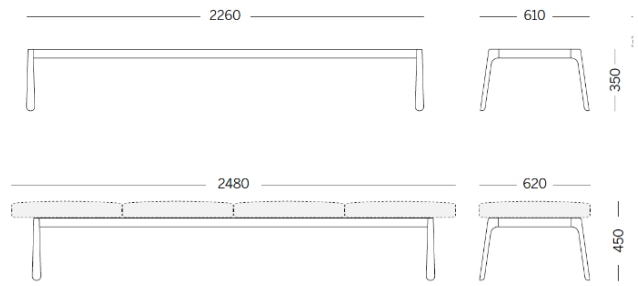

Drop

Projects

Danone Office, Algiers, Algeria (2023)

4 units module - seats with table tops

Materials and colours

Upholsteries

Fabric ME - Medley / Gabriel
Available colours 15

Fabric MF - Main Line Flax / Camira
Available colours 10