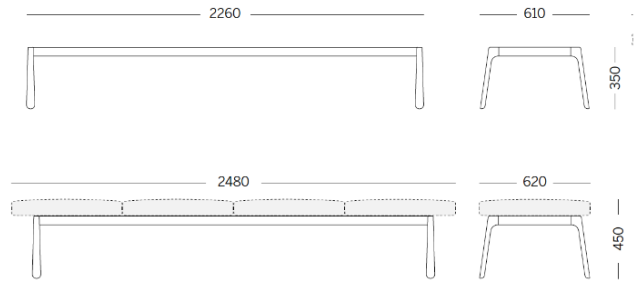

Drop

Projects

Danone Office, Algiers, Algeria (2023)

4 units module - seats with table tops

Materials and colours

Upholsteries

Fabric ME - Medley /
Gabriel
Available colours 15

Fabric MF - Main Line
Flax / Camira
Available colours 10