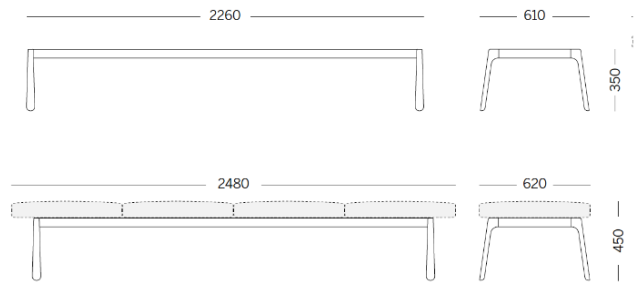

4 units module - seats with table tops